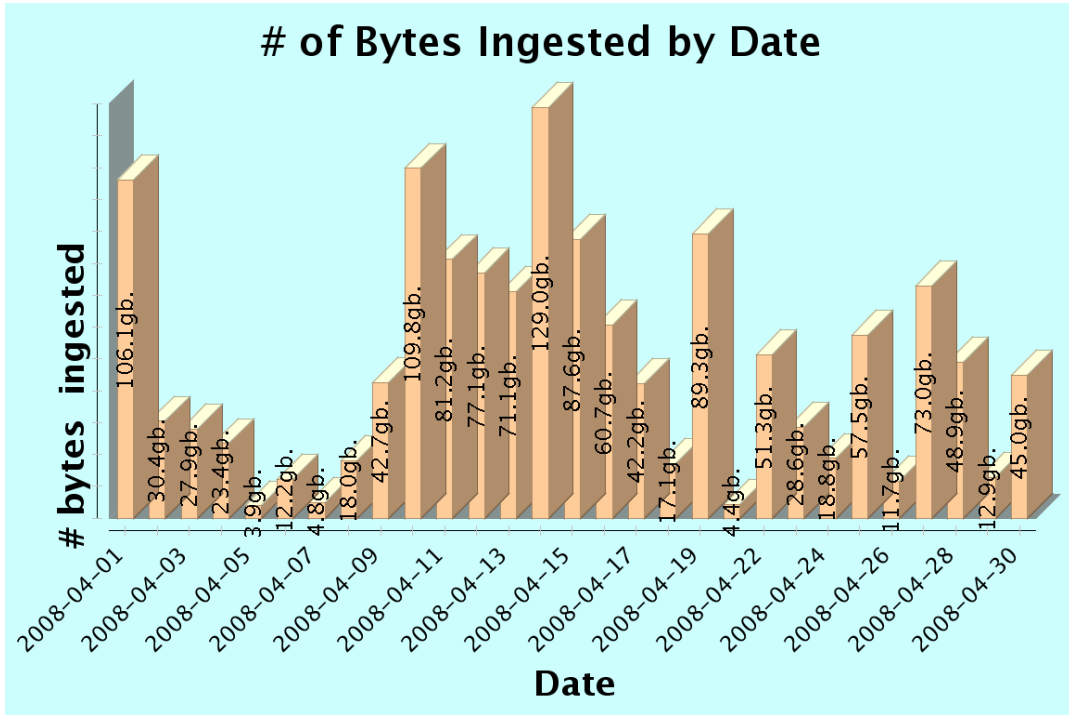

of Files/Bytes Ingested between Apr 1, 2008 12:00 AM and May 1, 2008 12:00 AM

(Note that dates on which no files were ingested do not appear in list or chart.)

DATE	# of FILES INGESTED	# of SIPs INGESTED	# of BYTES INGESTED
2008-04-01	25,600	105	106,123,196,560
2008-04-02	33,767	114	30,428,227,797
2008-04-03	22,609	197	27,934,486,282
2008-04-04	16,692	137	23,441,371,954
2008-04-05	15,572	3	3,870,228,127
2008-04-06	22,333	8	12,213,173,803
2008-04-07	9,145	4	4,843,802,943
2008-04-08	29,589	14	18,001,181,181
2008-04-09	39,053	124	42,655,339,134
2008-04-10	34,228	195	109,779,127,595
2008-04-11	65,326	173	81,183,063,413
2008-04-12	40,202	127	77,067,305,866
2008-04-13	19,076	101	71,104,999,765
2008-04-14	27,806	130	129,027,297,414
2008-04-15	30,468	155	87,584,734,034
2008-04-16	77,712	269	60,733,673,663
2008-04-17	68,850	240	42,223,841,782
2008-04-18	31,662	94	17,095,036,616

Florida Digital Archive

DATE	# of FILES INGESTED	# of SIPs INGESTED	# of BYTES INGESTED
2008-04-19	48,803	166	89,255,582,952
2008-04-21	11,912	42	4,433,674,817
2008-04-22	79,294	263	51,255,238,231
2008-04-23	9,061	28	28,618,573,389
2008-04-24	23,341	103	18,821,397,909
2008-04-25	50,922	505	57,492,538,277
2008-04-26	31,608	272	11,740,372,503
2008-04-27	31,535	127	72,971,245,142
2008-04-28	24,780	320	48,929,185,855
2008-04-29	29,501	105	12,861,159,071
2008-04-30	59,249	175	44,980,346,733
Totals:	1,009,696	4,296	1,386,669,402,808
Daily Averages:	34,817	148	47,816,186,304