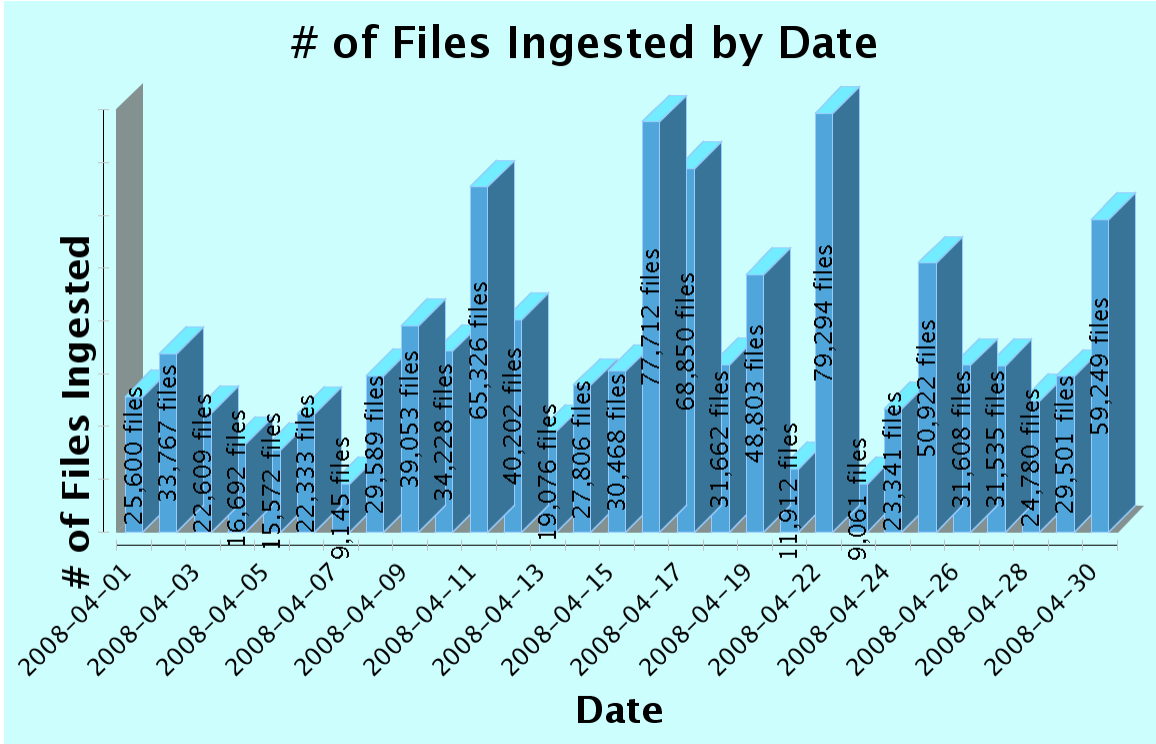

of Files/Bytes Ingested between Apr 1, 2008 12:00 AM and May 1, 2008 12:00 AM

(Note that dates on which no files were ingested do not appear in list or chart.)

DATE	# of FILES INGESTED	# of SIPs INGESTED	# of BYTES INGESTED
2008-04-01	25,600	105	106,123,196,560
2008-04-02	33,767	114	30,428,227,797
2008-04-03	22,609	197	27,934,486,282
2008-04-04	16,692	137	23,441,371,954
2008-04-05	15,572	3	3,870,228,127
2008-04-06	22,333	8	12,213,173,803
2008-04-07	9,145	4	4,843,802,943
2008-04-08	29,589	14	18,001,181,181
2008-04-09	39,053	124	42,655,339,134
2008-04-10	34,228	195	109,779,127,595
2008-04-11	65,326	173	81,183,063,413
2008-04-12	40,202	127	77,067,305,866
2008-04-13	19,076	101	71,104,999,765
2008-04-14	27,806	130	129,027,297,414
2008-04-15	30,468	155	87,584,734,034
2008-04-16	77,712	269	60,733,673,663
2008-04-17	68,850	240	42,223,841,782
2008-04-18	31,662	94	17,095,036,616

Florida Digital Archive

DATE	# of FILES INGESTED	# of SIPs INGESTED	# of BYTES INGESTED
2008-04-19	48,803	166	89,255,582,952
2008-04-21	11,912	42	4,433,674,817
2008-04-22	79,294	263	51,255,238,231
2008-04-23	9,061	28	28,618,573,389
2008-04-24	23,341	103	18,821,397,909
2008-04-25	50,922	505	57,492,538,277
2008-04-26	31,608	272	11,740,372,503
2008-04-27	31,535	127	72,971,245,142
2008-04-28	24,780	320	48,929,185,855
2008-04-29	29,501	105	12,861,159,071
2008-04-30	59,249	175	44,980,346,733
Totals:	1,009,696	4,296	1,386,669,402,808
Daily Averages:	34,817	148	47,816,186,304