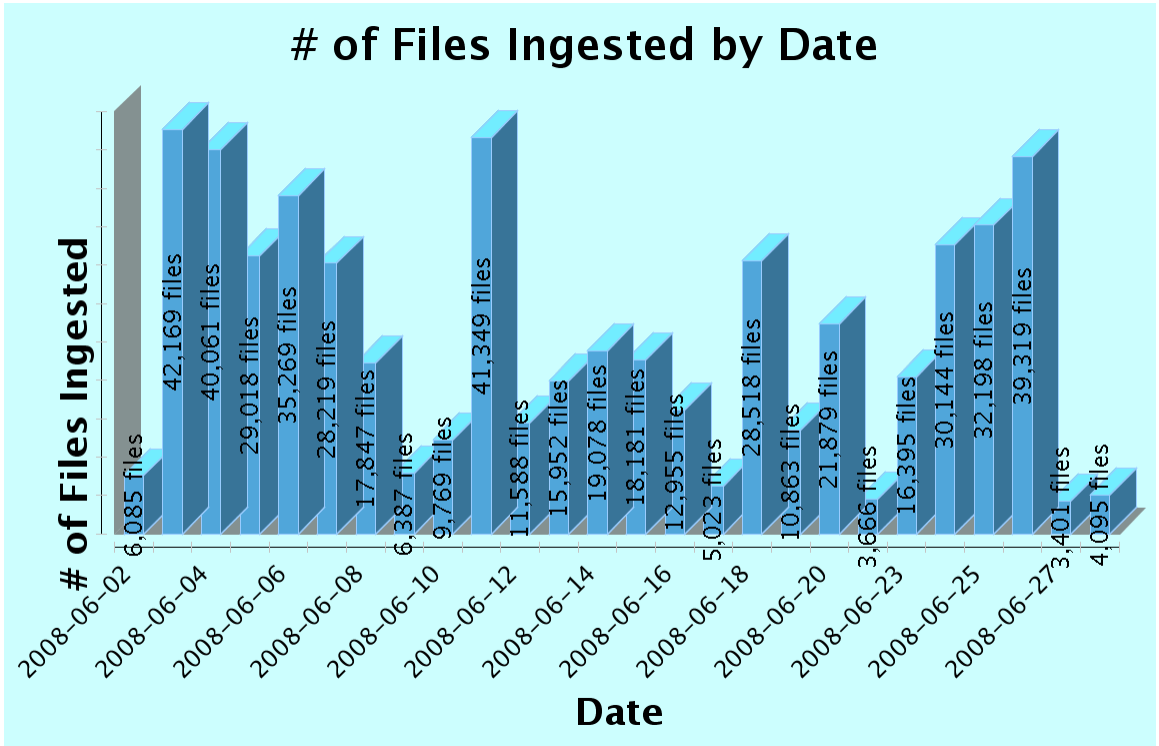

of Files/Bytes Ingested between Jun 1, 2008 12:00 AM and Jul 1, 2008 12:00 AM

(Note that dates on which no files were ingested do not appear in list or chart.)

DATE	# of FILES INGESTED	# of SIPs INGESTED	# of BYTES INGESTED
2008-06-02	6,085	4	2,489,814,281
2008-06-03	42,169	28	23,067,463,392
2008-06-04	40,061	25	14,388,631,453
2008-06-05	29,018	22	17,779,438,396
2008-06-06	35,269	258	47,035,356,733
2008-06-07	28,219	87	80,130,781,987
2008-06-08	17,847	57	17,670,421,989
2008-06-09	6,387	23	34,861,348,995
2008-06-10	9,769	154	43,998,178,484
2008-06-11	41,349	144	51,131,992,301
2008-06-12	11,588	181	38,962,452,471
2008-06-13	15,952	212	33,551,350,582
2008-06-14	19,078	191	101,829,574,842
2008-06-15	18,181	47	104,909,044,905
2008-06-16	12,955	36	79,815,192,375
2008-06-17	5,023	134	43,289,037,313
2008-06-18	28,518	72	59,226,691,896
2008-06-19	10,863	21	12,481,690,937

Florida Digital Archive

DATE	# of FILES INGESTED	# of SIPs INGESTED	# of BYTES INGESTED
2008-06-20	21,879	15	18,260,596,722
2008-06-22	3,666	7	6,755,776,686
2008-06-23	16,395	34	62,024,187,733
2008-06-24	30,144	195	64,620,327,381
2008-06-25	32,198	174	78,925,449,147
2008-06-26	39,319	220	75,027,169,595
2008-06-27	3,401	386	1,246,444,448
2008-06-30	4,095	11	12,201,429,035
Totals:	529,428	2,738	1,125,679,844,079
Daily Averages:	20,363	105	43,295,378,618