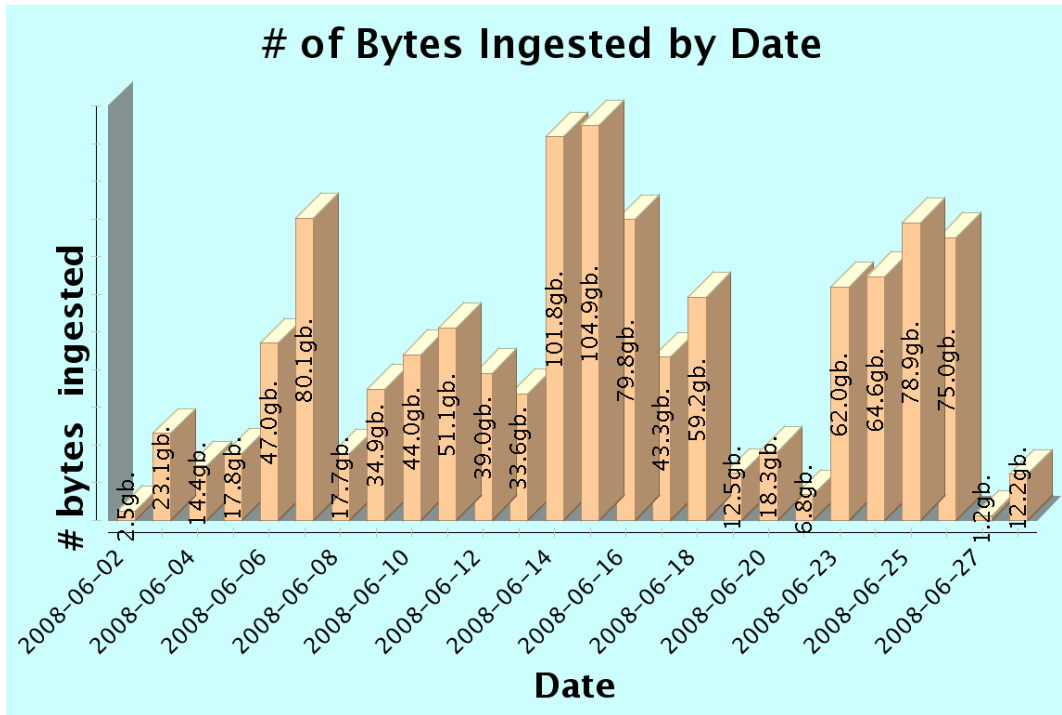

of Files/Bytes Ingested between Jun 1, 2008 12:00 AM and Jul 1, 2008 12:00 AM

(Note that dates on which no files were ingested do not appear in list or chart.)

DATE	# of FILES INGESTED	# of SIPs INGESTED	# of BYTES INGESTED
2008-06-02	6,085	4	2,489,814,281
2008-06-03	42,169	28	23,067,463,392
2008-06-04	40,061	25	14,388,631,453
2008-06-05	29,018	22	17,779,438,396
2008-06-06	35,269	258	47,035,356,733
2008-06-07	28,219	87	80,130,781,987
2008-06-08	17,847	57	17,670,421,989
2008-06-09	6,387	23	34,861,348,995
2008-06-10	9,769	154	43,998,178,484
2008-06-11	41,349	144	51,131,992,301
2008-06-12	11,588	181	38,962,452,471
2008-06-13	15,952	212	33,551,350,582
2008-06-14	19,078	191	101,829,574,842
2008-06-15	18,181	47	104,909,044,905
2008-06-16	12,955	36	79,815,192,375
2008-06-17	5,023	134	43,289,037,313
2008-06-18	28,518	72	59,226,691,896
2008-06-19	10,863	21	12,481,690,937

Florida Digital Archive

DATE	# of FILES INGESTED	# of SIPs INGESTED	# of BYTES INGESTED
2008-06-20	21,879	15	18,260,596,722
2008-06-22	3,666	7	6,755,776,686
2008-06-23	16,395	34	62,024,187,733
2008-06-24	30,144	195	64,620,327,381
2008-06-25	32,198	174	78,925,449,147
2008-06-26	39,319	220	75,027,169,595
2008-06-27	3,401	386	1,246,444,448
2008-06-30	4,095	11	12,201,429,035
Totals:	529,428	2,738	1,125,679,844,079
Daily Averages:	20,363	105	43,295,378,618