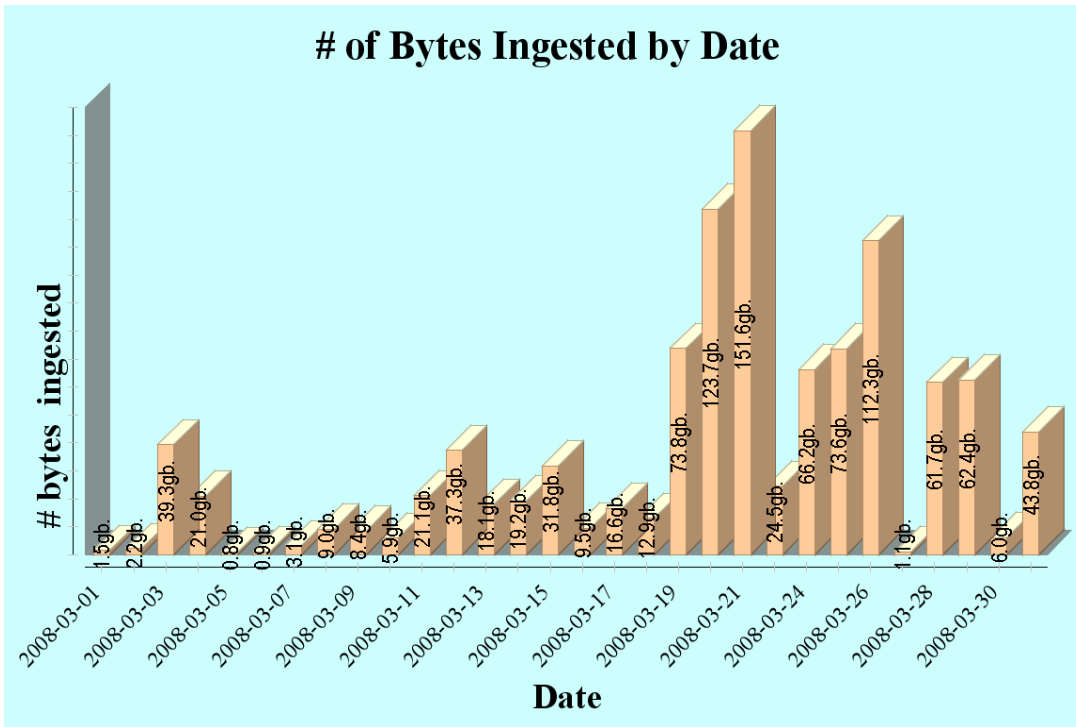

of Files/Bytes Ingested between Mar 1, 2008 12:00 AM and Apr 1, 2008 12:00 AM

(Note that dates on which no files were ingested do not appear in list or chart.)

DATE	# of FILES INGESTED	# of SIPs INGESTED	# of BYTES INGESTED
2008-03-01	2,091	85	1,549,179,505
2008-03-02	2,330	158	2,195,873,103
2008-03-03	1,612	118	39,318,182,898
2008-03-04	575	14	20,984,314,382
2008-03-05	2,014	19	766,274,285
2008-03-06	2,024	20	917,998,221
2008-03-07	1,903	31	3,149,598,497
2008-03-08	2,169	31	9,049,510,416
2008-03-09	2,275	35	8,422,531,545
2008-03-10	1,949	40	5,860,012,900
2008-03-11	1,450	81	21,074,191,489
2008-03-12	32,183	755	37,301,349,697
2008-03-13	23,940	14	18,072,335,871
2008-03-14	39,855	23	19,204,602,705
2008-03-15	15,979	10	31,804,181,971
2008-03-16	37,204	17	9,536,279,181
2008-03-17	29,302	11	16,633,582,489
2008-03-18	22,551	17	12,937,766,791

Florida Digital Archive

DATE	# of FILES INGESTED	# of SIPs INGESTED	# of BYTES INGESTED
2008-03-19	30,173	98	73,848,973,742
2008-03-20	18,134	46	123,672,381,492
2008-03-21	23,414	129	151,560,586,148
2008-03-22	5,702	58	24,495,529,198
2008-03-24	15,597	154	66,179,201,346
2008-03-25	15,491	146	73,558,124,632
2008-03-26	62,052	251	112,281,780,702
2008-03-27	4,530	1	1,094,052,093
2008-03-28	13,789	94	61,674,766,070
2008-03-29	70,595	261	62,429,803,429
2008-03-30	18,865	75	5,955,337,293
2008-03-31	8,156	40	43,799,530,010
Totals:	507,904	2,832	1,059,327,832,101
Averages:	16,930	94	35,310,927,737