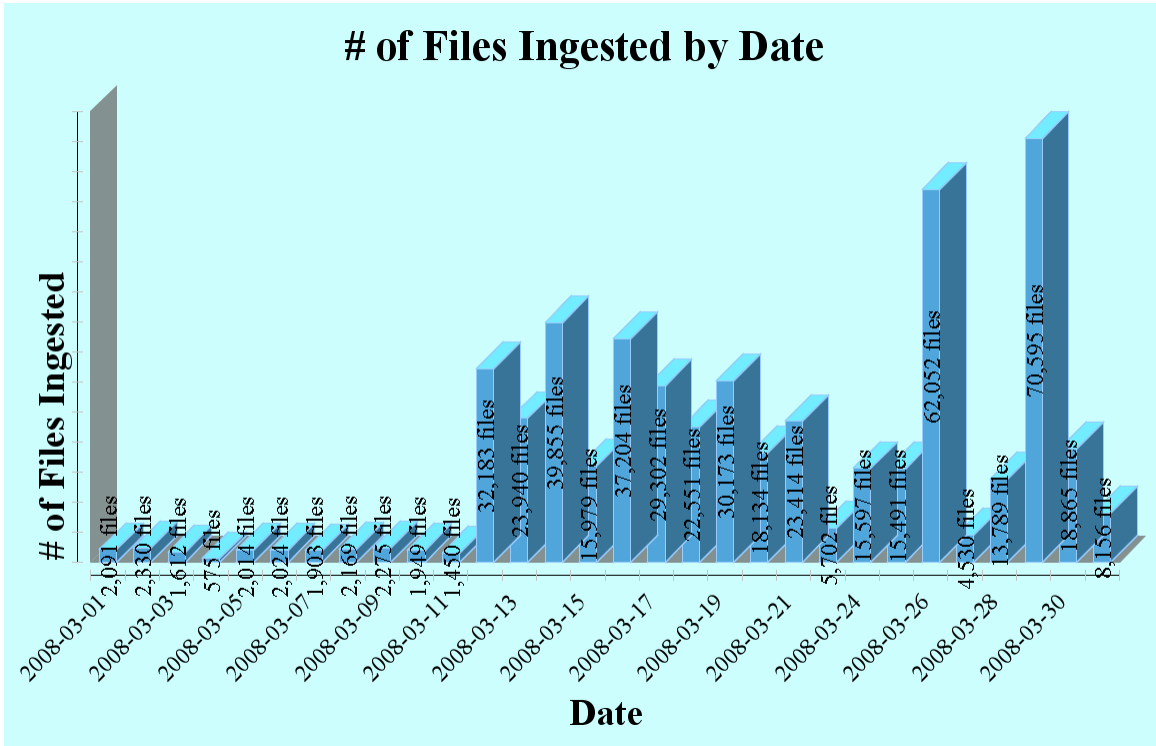

of Files/Bytes Ingested between Mar 1, 2008 12:00 AM and Apr 1, 2008 12:00 AM

(Note that dates on which no files were ingested do not appear in list or chart.)

DATE	# of FILES INGESTED	# of SIPs INGESTED	# of BYTES INGESTED
2008-03-01	2,091	85	1,549,179,505
2008-03-02	2,330	158	2,195,873,103
2008-03-03	1,612	118	39,318,182,898
2008-03-04	575	14	20,984,314,382
2008-03-05	2,014	19	766,274,285
2008-03-06	2,024	20	917,998,221
2008-03-07	1,903	31	3,149,598,497
2008-03-08	2,169	31	9,049,510,416
2008-03-09	2,275	35	8,422,531,545
2008-03-10	1,949	40	5,860,012,900
2008-03-11	1,450	81	21,074,191,489
2008-03-12	32,183	755	37,301,349,697
2008-03-13	23,940	14	18,072,335,871
2008-03-14	39,855	23	19,204,602,705
2008-03-15	15,979	10	31,804,181,971
2008-03-16	37,204	17	9,536,279,181
2008-03-17	29,302	11	16,633,582,489
2008-03-18	22,551	17	12,937,766,791

Florida Digital Archive

DATE	# of FILES INGESTED	# of SIPs INGESTED	# of BYTES INGESTED
2008-03-19	30,173	98	73,848,973,742
2008-03-20	18,134	46	123,672,381,492
2008-03-21	23,414	129	151,560,586,148
2008-03-22	5,702	58	24,495,529,198
2008-03-24	15,597	154	66,179,201,346
2008-03-25	15,491	146	73,558,124,632
2008-03-26	62,052	251	112,281,780,702
2008-03-27	4,530	1	1,094,052,093
2008-03-28	13,789	94	61,674,766,070
2008-03-29	70,595	261	62,429,803,429
2008-03-30	18,865	75	5,955,337,293
2008-03-31	8,156	40	43,799,530,010
Totals:	507,904	2,832	1,059,327,832,101
Averages:	16,930	94	35,310,927,737