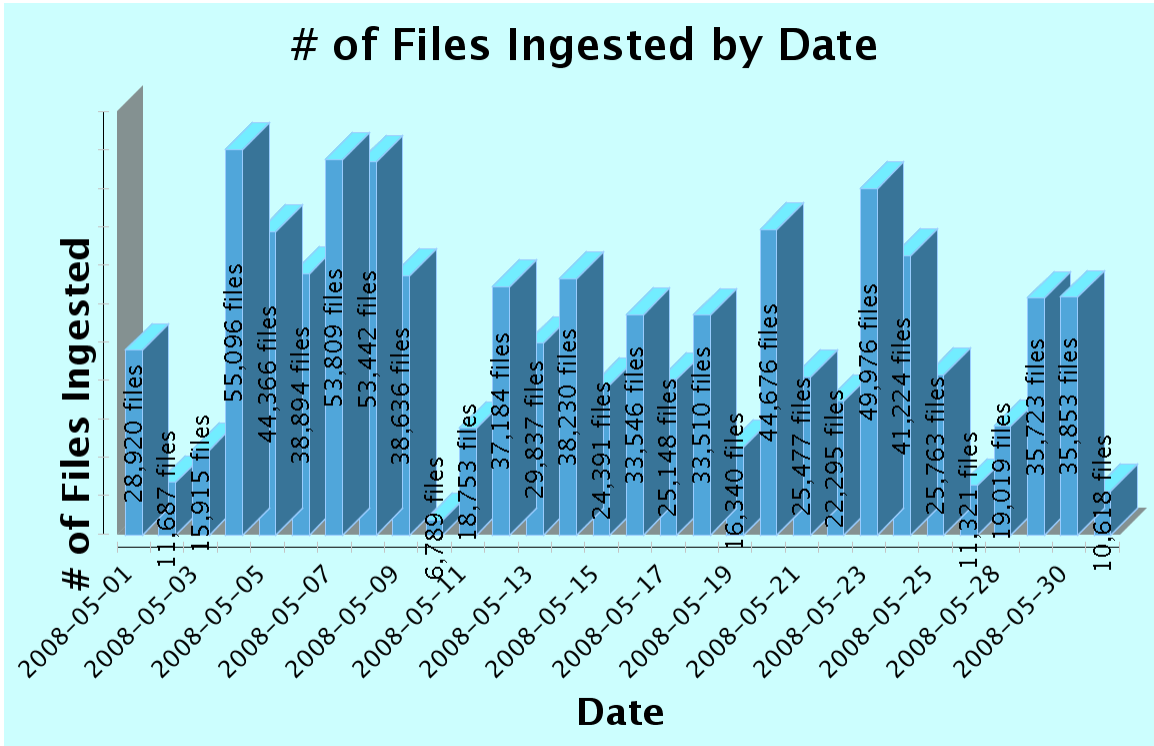

of Files/Bytes Ingested between May 1, 2008 12:00 AM and Jun 1, 2008 12:00 AM

(Note that dates on which no files were ingested do not appear in list or chart.)

DATE	# of FILES INGESTED	# of SIPs INGESTED	# of BYTES INGESTED
2008-05-01	28,920	91	35,149,589,483
2008-05-02	11,687	178	7,233,806,306
2008-05-03	15,915	37	17,413,852,955
2008-05-04	55,096	259	53,341,578,392
2008-05-05	44,366	428	71,337,960,012
2008-05-06	38,894	240	15,694,487,901
2008-05-07	53,809	196	54,735,840,902
2008-05-08	53,442	303	37,114,928,072
2008-05-09	38,636	189	64,154,301,276
2008-05-10	6,789	22	47,698,861,982
2008-05-11	18,753	26	44,035,066,196
2008-05-12	37,184	80	51,156,096,623
2008-05-13	29,837	78	68,703,807,622
2008-05-14	38,230	32	26,607,095,183
2008-05-15	24,391	76	18,405,710,403
2008-05-16	33,546	20	31,977,090,277
2008-05-17	25,148	15	23,024,013,257
2008-05-18	33,510	44	25,016,853,672

Florida Digital Archive

DATE	# of FILES INGESTED	# of SIPs INGESTED	# of BYTES INGESTED
2008-05-19	16,340	76	35,312,273,510
2008-05-20	44,676	114	18,565,592,480
2008-05-21	25,477	50	17,588,427,468
2008-05-22	22,295	244	79,936,214,303
2008-05-23	49,976	52	30,231,051,570
2008-05-24	41,224	24	14,476,329,346
2008-05-25	25,763	38	13,026,984,451
2008-05-27	11,321	48	21,800,465,202
2008-05-28	19,019	96	35,972,948,396
2008-05-29	35,723	34	40,193,116,765
2008-05-30	35,853	21	34,340,396,966
2008-05-31	10,618	7	8,870,704,096
Totals:	926,438	3,118	1,043,115,445,067
Daily Averages:	30,881	104	34,770,514,836