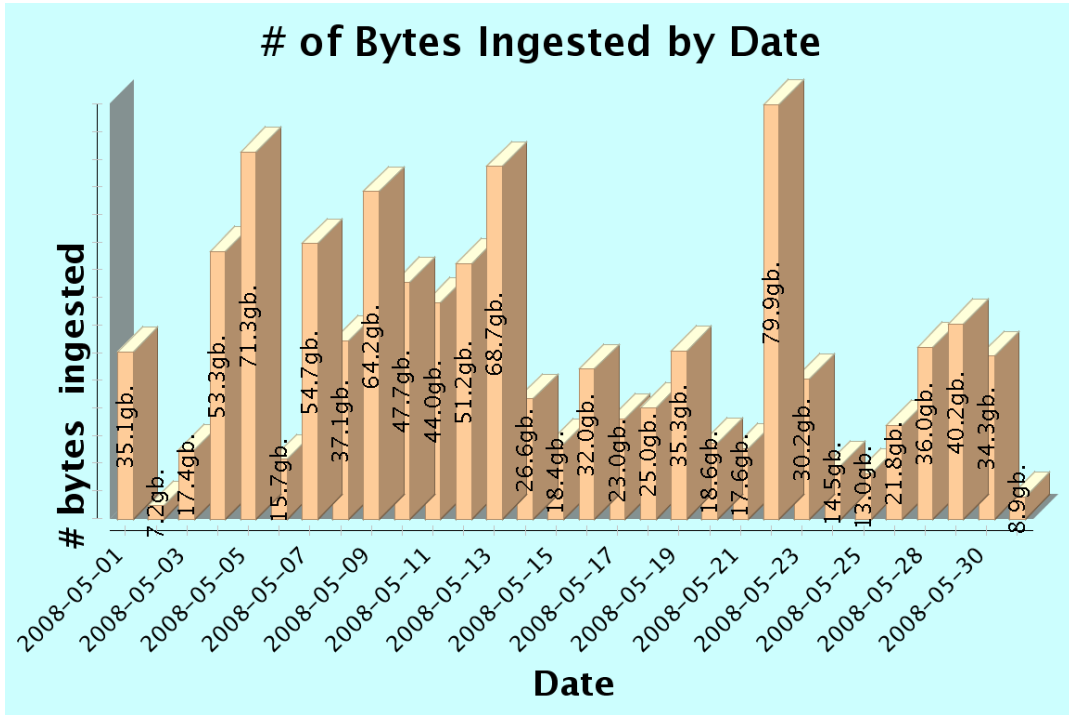

of Files/Bytes Ingested between May 1, 2008 12:00 AM and Jun 1, 2008 12:00 AM

(Note that dates on which no files were ingested do not appear in list or chart.)

DATE	# of FILES INGESTED	# of SIPs INGESTED	# of BYTES INGESTED
2008-05-01	28,920	91	35,149,589,483
2008-05-02	11,687	178	7,233,806,306
2008-05-03	15,915	37	17,413,852,955
2008-05-04	55,096	259	53,341,578,392
2008-05-05	44,366	428	71,337,960,012
2008-05-06	38,894	240	15,694,487,901
2008-05-07	53,809	196	54,735,840,902
2008-05-08	53,442	303	37,114,928,072
2008-05-09	38,636	189	64,154,301,276
2008-05-10	6,789	22	47,698,861,982
2008-05-11	18,753	26	44,035,066,196
2008-05-12	37,184	80	51,156,096,623
2008-05-13	29,837	78	68,703,807,622
2008-05-14	38,230	32	26,607,095,183
2008-05-15	24,391	76	18,405,710,403
2008-05-16	33,546	20	31,977,090,277
2008-05-17	25,148	15	23,024,013,257
2008-05-18	33,510	44	25,016,853,672

Florida Digital Archive

DATE	# of FILES INGESTED	# of SIPs INGESTED	# of BYTES INGESTED
2008-05-19	16,340	76	35,312,273,510
2008-05-20	44,676	114	18,565,592,480
2008-05-21	25,477	50	17,588,427,468
2008-05-22	22,295	244	79,936,214,303
2008-05-23	49,976	52	30,231,051,570
2008-05-24	41,224	24	14,476,329,346
2008-05-25	25,763	38	13,026,984,451
2008-05-27	11,321	48	21,800,465,202
2008-05-28	19,019	96	35,972,948,396
2008-05-29	35,723	34	40,193,116,765
2008-05-30	35,853	21	34,340,396,966
2008-05-31	10,618	7	8,870,704,096
Totals:	926,438	3,118	1,043,115,445,067
Daily Averages:	30,881	104	34,770,514,836